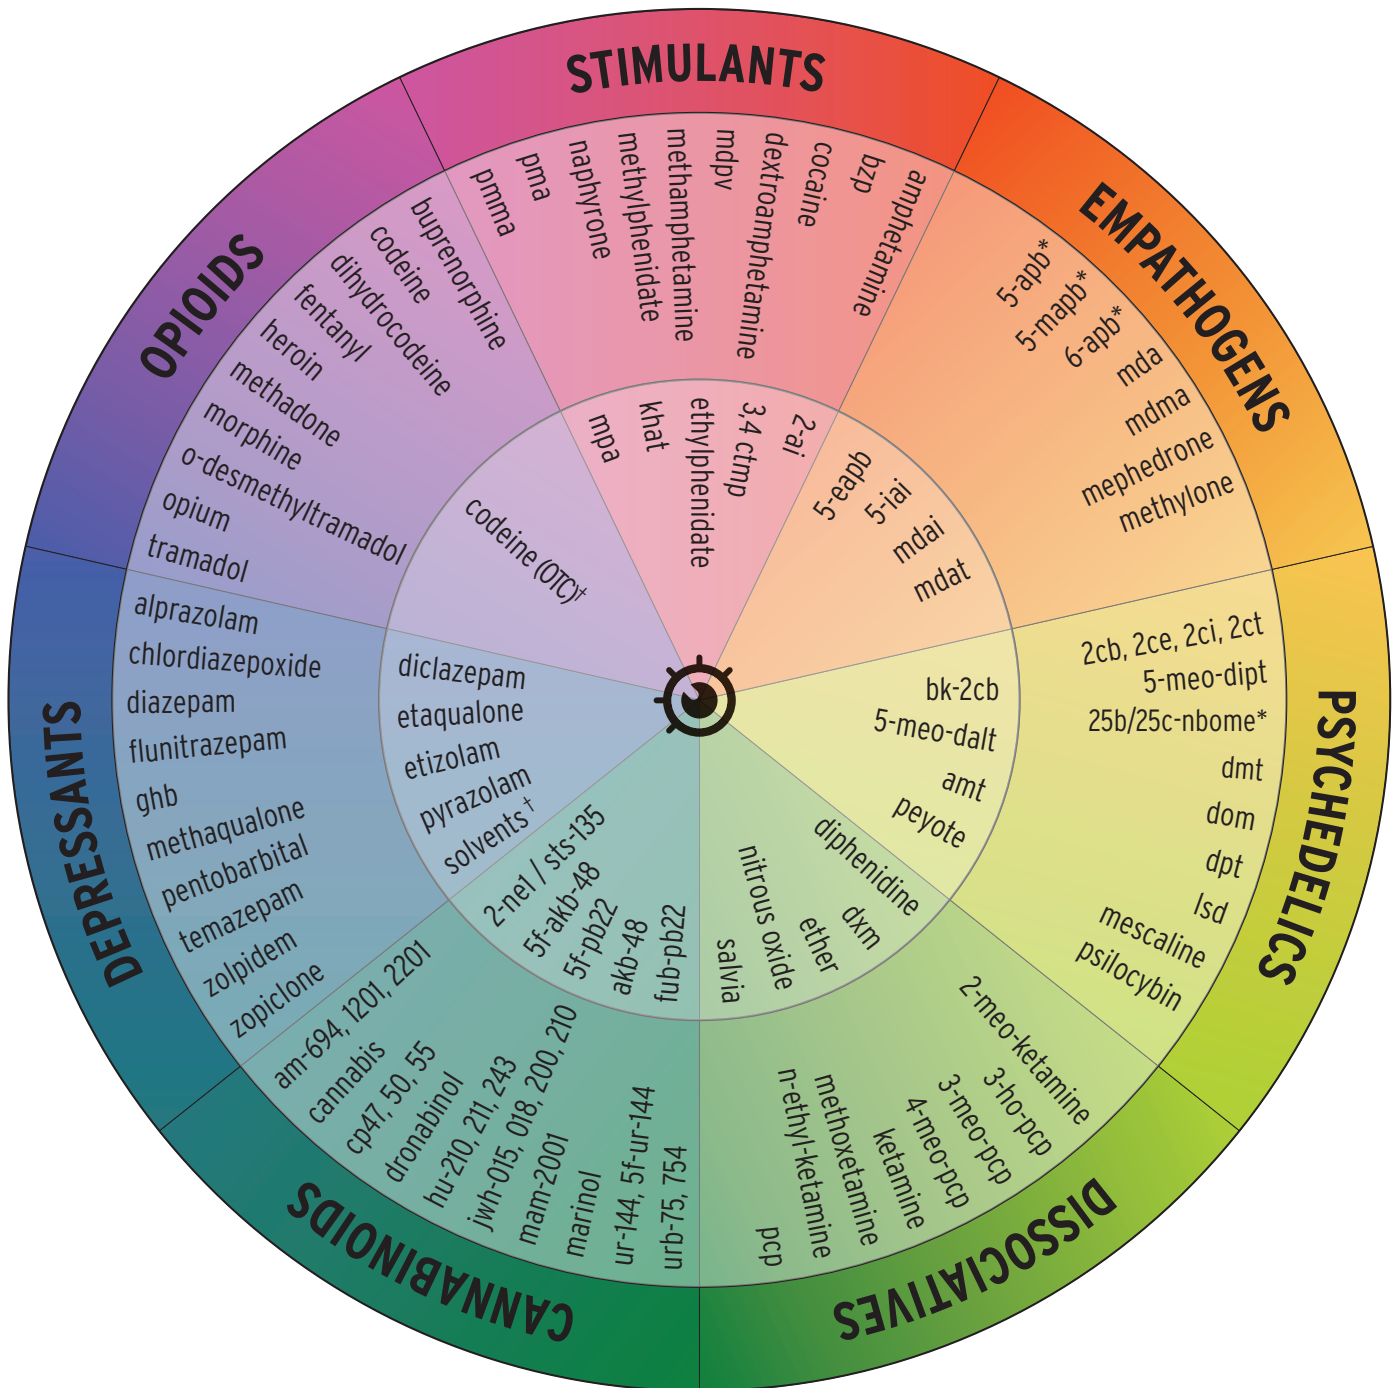

The Drugs Wheel

A guide to some commonly-used recreational psychoactive substances in the UK

[version 1.1.6 • 16/12/2013]

Outer Ring: Controlled or regulated in the UK

Inner Ring: Legal in the UK

* Under Temporary Class Drug Order (TCDO)

Designed in collaboration with DrugWatch: an informal association of charities, organisations and individuals who share an interest in establishing a robust early warning system in the UK for all types of drugs.